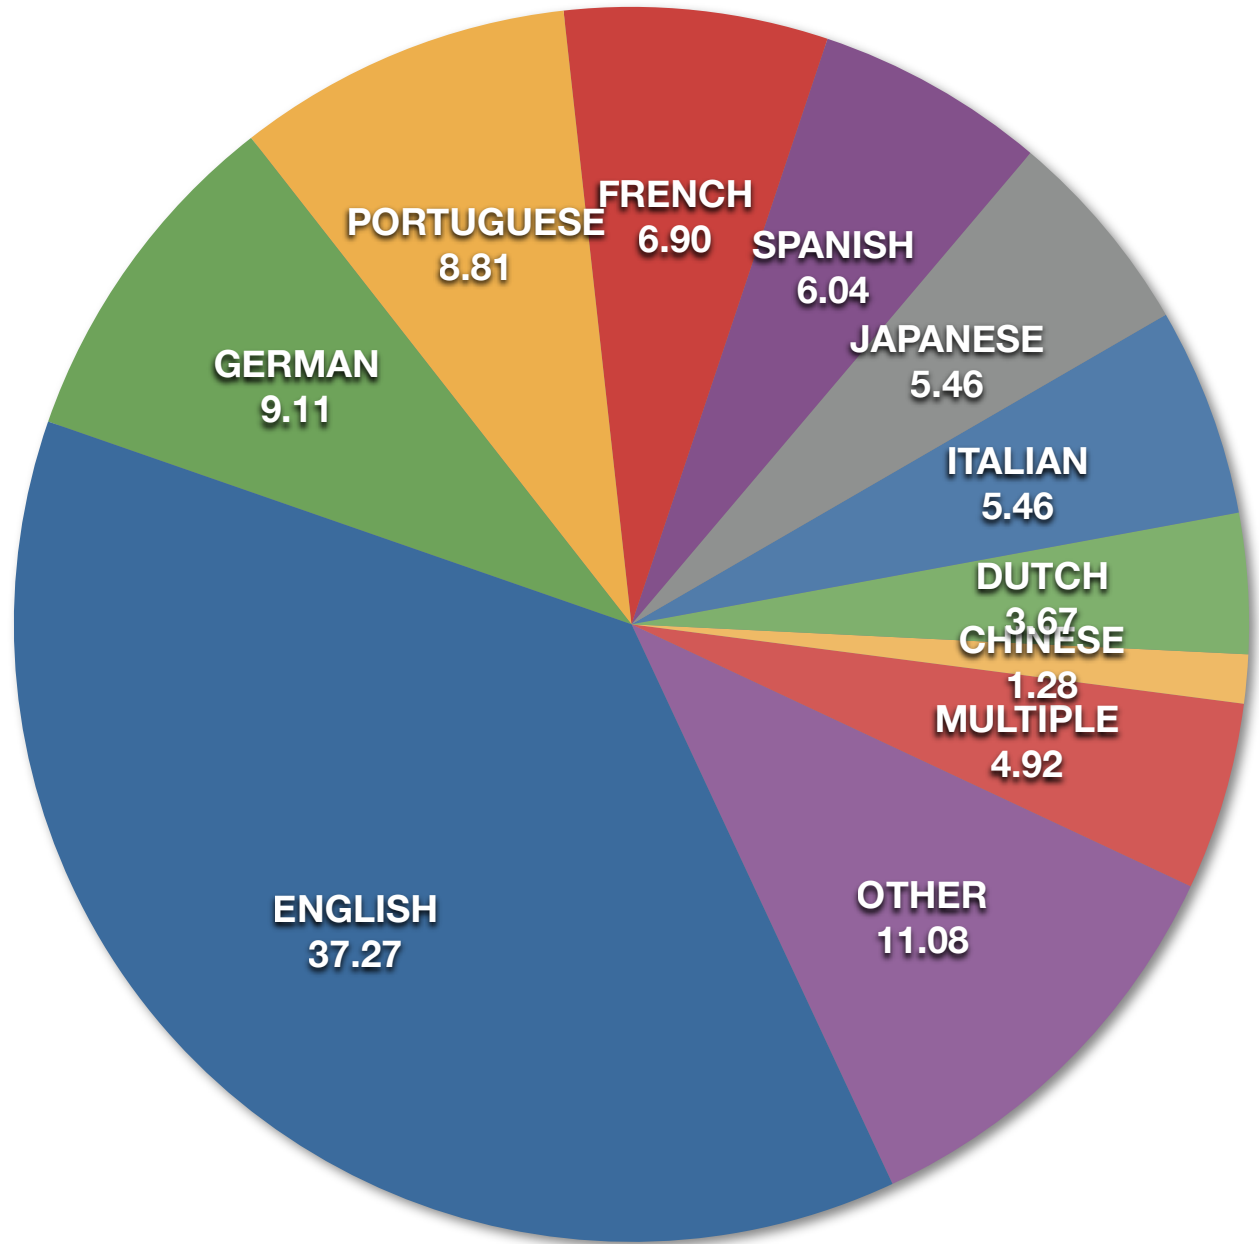

Countries	Languages	%
	<b>ENGLISH</b>	<b>37.27</b>
United States	en	26.45
United Kingdom	en	7.16
Australia	en	2.61
New Zealand	en	0.36
Ireland	en	0.31
Israel	en	0.20
South Africa	en	0.11
American Samoa	en	0.04
Bahamas	en	0.02
Jamaica	en	0.01
	<b>GERMAN</b>	<b>9.11</b>
Germany	de	9.11
	<b>PORTUGUESE</b>	<b>8.81</b>
Brazil	pt	7.35
Portugal	pt	1.46
	<b>FRENCH</b>	<b>6.90</b>
France	fr	6.83
Martinique	fr	0.02
Reunion	fr	0.02
Guadeloupe	fr	0.02
Monaco	fr	0.01
	<b>SPANISH</b>	<b>6.04</b>
Spain	es	4.28
Mexico	es	1.25
Argentina	es	0.64
Chile	es	0.28
Colombia	es	0.23
Venezuela	es	0.23
Peru	es	0.10
Costa Rica	es	0.03
Uruguay	es	0.03
Ecuador	es	0.03
Dominican Republic	es	0.03
Guatemala	es	0.02
El Salvador	es	0.01
Panama	es	0.01
	<b>JAPANESE</b>	<b>5.46</b>
Japan	jp	5.46
	<b>ITALIAN</b>	<b>5.46</b>
Italy	it	5.46
	<b>DUTCH</b>	<b>3.67</b>
Netherlands	nl	3.67
	<b>CHINESE</b>	<b>1.28</b>
China	ch	0.92
Taiwan	ch	0.18
Hong Kong	ch	0.18
	<b>MULTIPLE</b>	<b>4.92</b>
	<b>OTHER</b>	<b>11.08</b>

**Top languages and their countries by percentage of active Second Life™ residents, for June 2007.**

Data taken from [Second Life Key Metrics through June 2007](#) (Countries By Active).

Data analyzed, table and chart made by resident [Simil Miles](#) © 2007

- MULTIPLE are countries with 2 or more top languages as their official languages.
- OTHER are languages below 1% of actives.